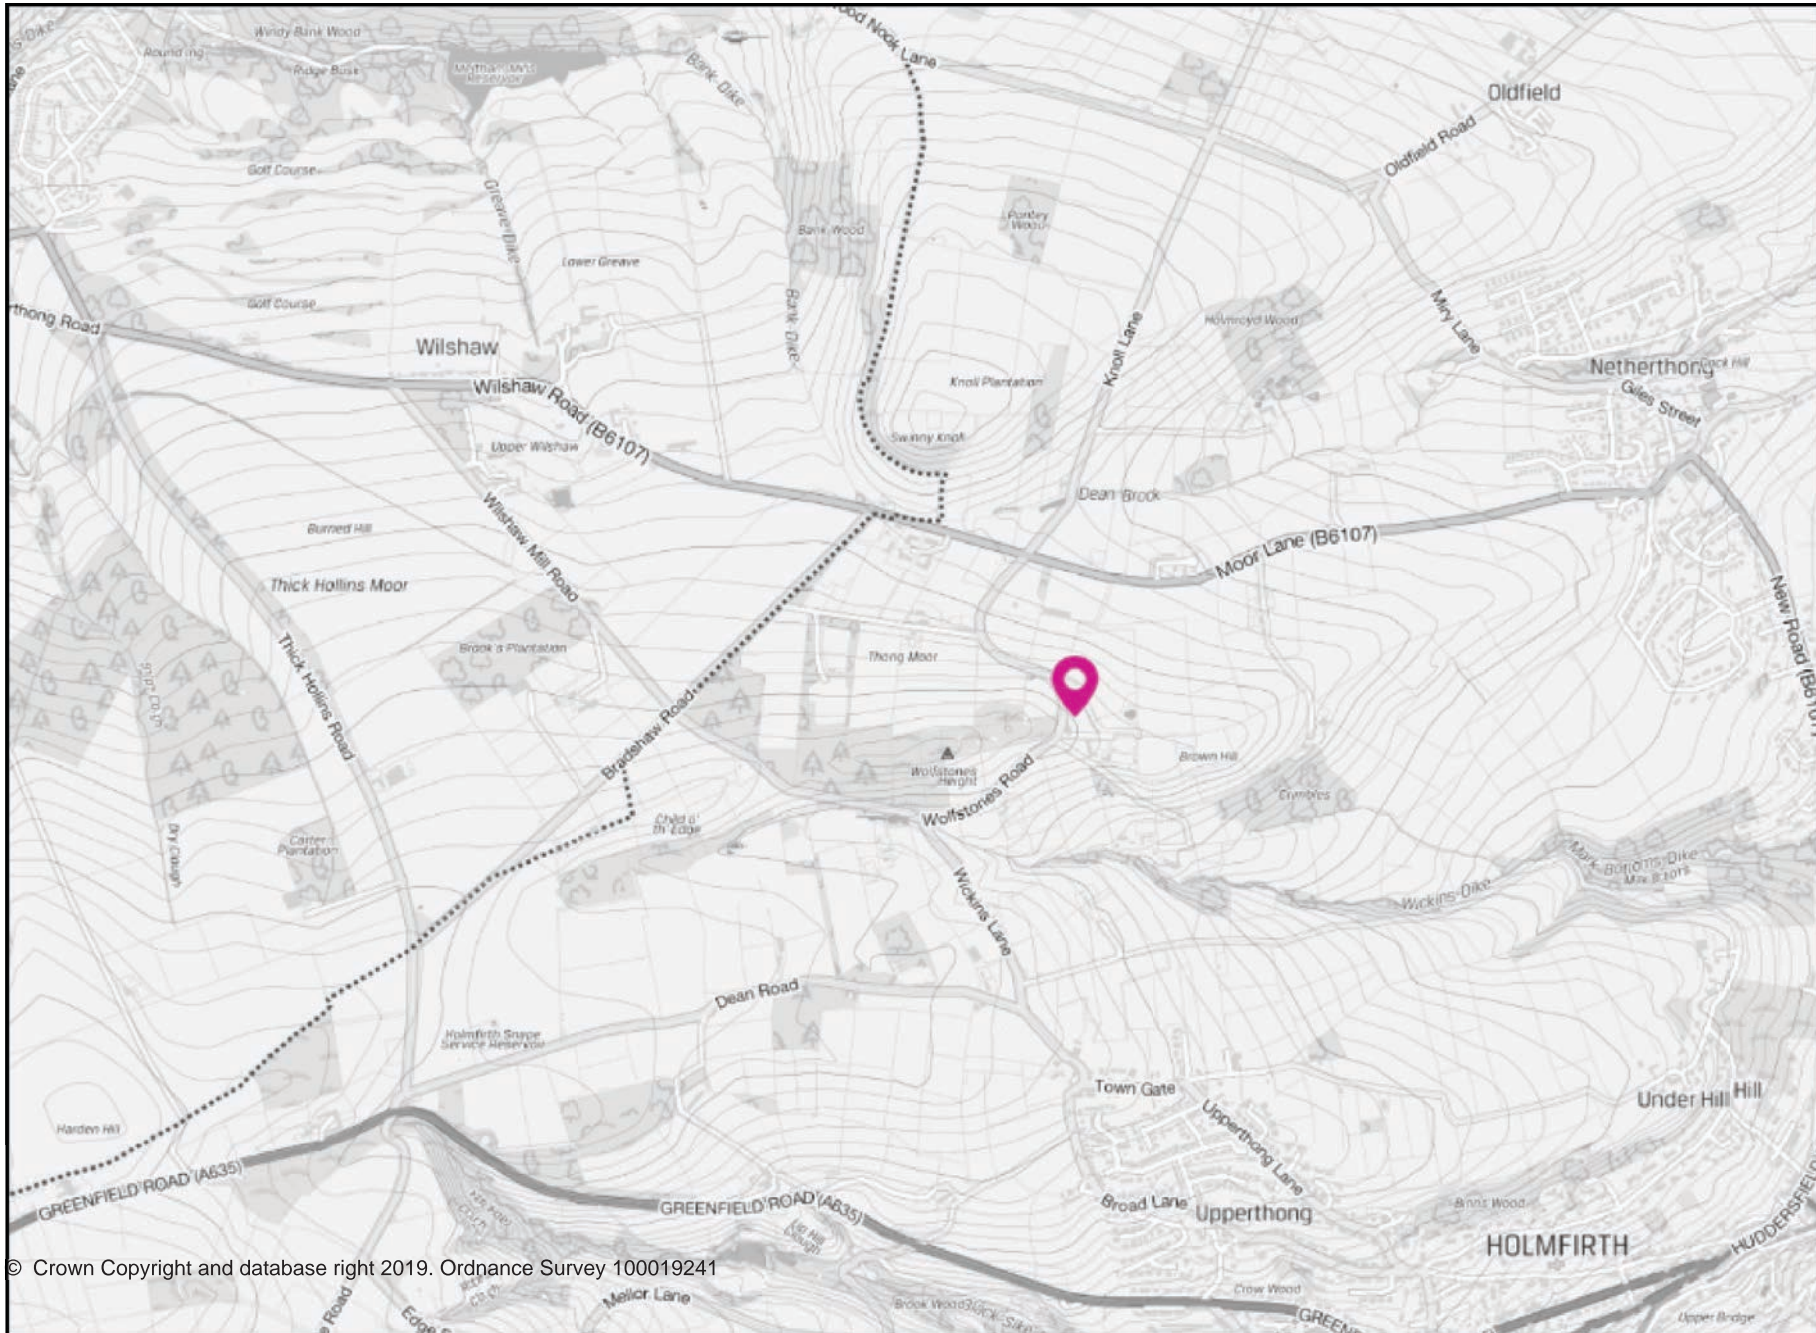

# Location plan

© Crown Copyright and database right 2019. Ordnance Survey 100019241

**Kompass**  
Kirkstall Mapping Service

Scale = 15000

© Crown Copyright and  
database right 2019.  
Ordnance Survey  
100019241

[maps@kirkstall.gov.uk](mailto:maps@kirkstall.gov.uk)